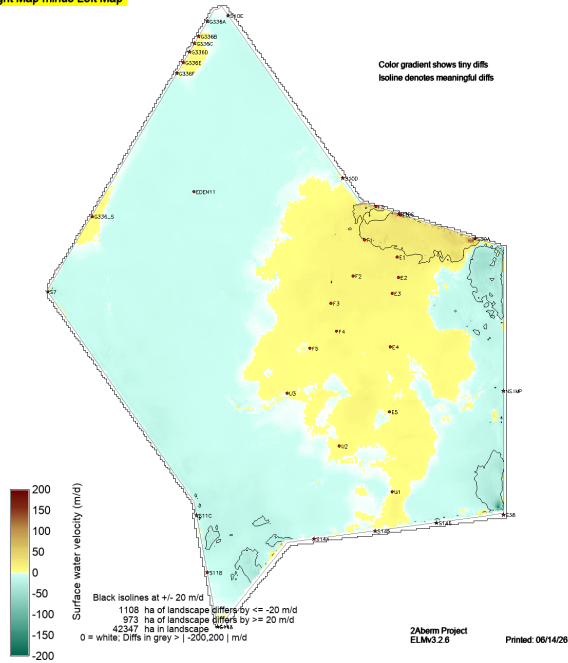

sched52yr_v7.PeatAccreteRate

Right Map minus Left Map

sched52yr_plug_v7.PeatAccreteRate

sched52yr_v7_PaccumRate

Right Map minus Left Map

sched52yr_plug_v7_PaccumRate

sched52yr_v7.TPtoSOILAvg20161209

Right Map minus Left Map

sched52yr_plug_v7.TPtoSOILAvg20161209

sched52yr_v7_SF_WT_VEL_magAvg.POSmean

Right Map minus Left Map

sched52yr_plug_v7_SF_WT_VEL_magAvg.POSmean

sched52yr_v7_SF_WT_VEL_magAvg19971020

Right Map minus Left Map

sched52yr_plug_v7_SF_WT_VEL_magAvg19971020

sched52yr_v7_SF_WT_VEL_magAvg19970423

Right Map minus Left Map

Color gradient shows tiny diffs
Isoline denotes meaningful diffs

sched52yr_plug_v7_SF_WT_VEL_magAvg19970423