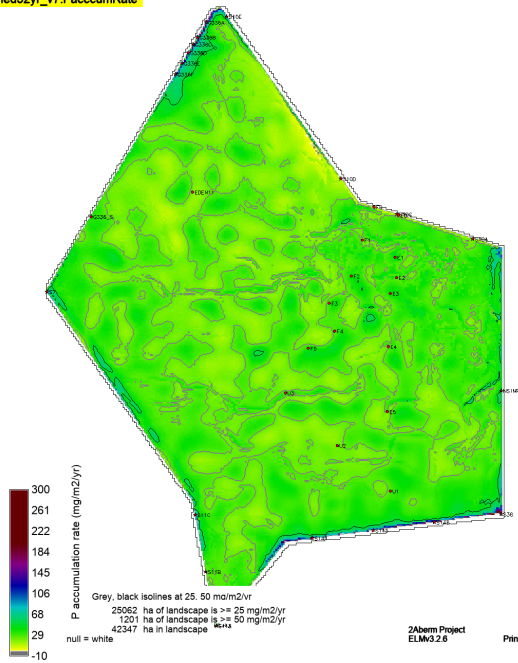

sched52yr_v7.PeatAccreteRate

Right Map minus Left Map

sched52yr_plug_v7.PeatAccreteRate

sched52yr_v7_PaccumRate

Right Map minus Left Map

sched52yr_plug_v7_PaccumRate

sched52yr_v7.TPtoSOILAvg20161209

Right Map minus Left Map

sched52yr_plug_v7.TPtoSOILAvg20161209

sched52yr_v7_SF_WT_VEL_magAvg.POSmean

Right Map minus Left Map

sched52yr_plug_v7_SF_WT_VEL_magAvg.POSmean

sched52yr_v7_SF_WT_VEL_magAvg19971020

Right Map minus Left Map

sched52yr_plug_v7_SF_WT_VEL_magAvg19971020

sched52yr_v7_SF_WT_VEL_magAvg19970423

Right Map minus Left Map

Color gradient shows tiny diffs
Isoline denotes meaningful diffs

sched52yr_plug_v7_SF_WT_VEL_magAvg19970423

sched52yr_v7_SF_WT_VEL_magAvg19780930

Right Map minus Left Map

sched52yr_plug_v7_SF_WT_VEL_magAvg19780930

sched52yr_v7_SF_WT_VEL_magAvg19780503

Right Map minus Left Map

sched52yr_plug_v7_SF_WT_VEL_magAvg19780503