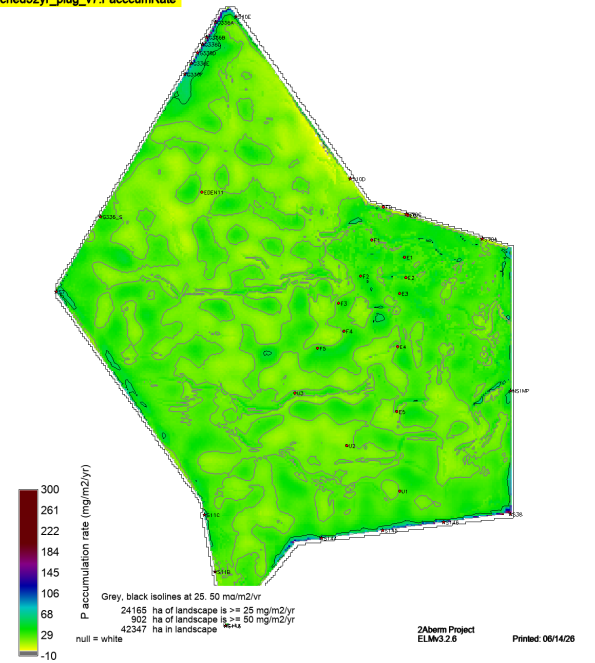

sched52yr_v7.PeatAccreteRate

Right Map minus Left Map

sched52yr_plug_v7.PeatAccreteRate

sched52yr_v7_PaccumRate

Right Map minus Left Map

sched52yr_plug_v7_PaccumRate

sched52yr_v7.TPtoSOILAvg20161209

Right Map minus Left Map

sched52yr_plug_v7.TPtoSOILAvg20161209

sched52yr_v7_SF_WT_VEL_magAvg.POSmean

Right Map minus Left Map

sched52yr_plug_v7_SF_WT_VEL_magAvg.POSmean

sched52yr_v7_SF_WT_VEL_magAvg19971020

Right Map minus Left Map

sched52yr_plug_v7_SF_WT_VEL_magAvg19971020

sched52yr_v7_SF_WT_VEL_magAvg19970423

Right Map minus Left Map

Color gradient shows tiny diffs
Isoline denotes meaningful diffs

sched52yr_plug_v7_SF_WT_VEL_magAvg19970423