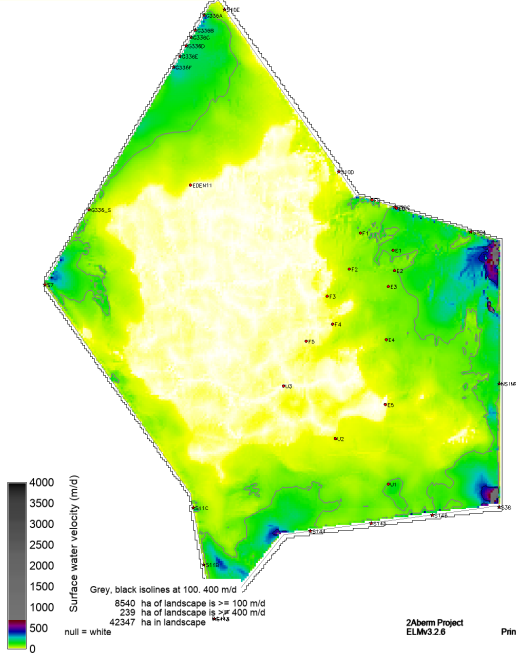

sched52yr_v7_SF_WT_VEL_magAvg19780930

sched52yr_v7_SF_WT_VEL_magAvg19970423