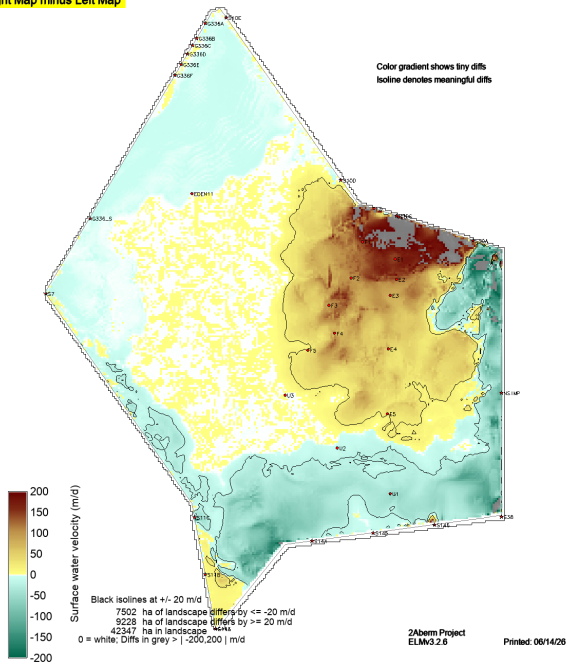

Right Map minus Left Map

Right Map minus Left Map