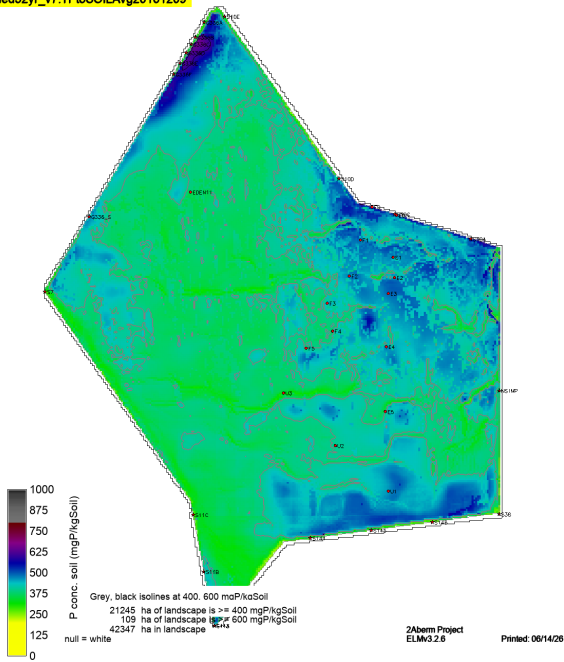

sched52yr_v7.PeatAccreteRate

Right Map minus Left Map

sched52yr_plug_v7.PeatAccreteRate

sched52yr_v7_PaccumRate

Right Map minus Left Map

sched52yr_plug_v7_PaccumRate

sched52yr_v7.TPtoSOILAvg20161209

Right Map minus Left Map

sched52yr_plug_v7.TPtoSOILAvg20161209

sched52yr_v7_SF_WT_VEL_magAvg.POSmean

Right Map minus Left Map

sched52yr_plug_v7_SF_WT_VEL_magAvg.POSmean

sched52yr_v7_SF_WT_VEL_magAvg19971020

Right Map minus Left Map

sched52yr_plug_v7_SF_WT_VEL_magAvg19971020

sched52yr_v7_SF_WT_VEL_magAvg19970423

Right Map minus Left Map

Color gradient shows tiny diffs
Isoline denotes meaningful diffs

sched52yr_plug_v7_SF_WT_VEL_magAvg19970423