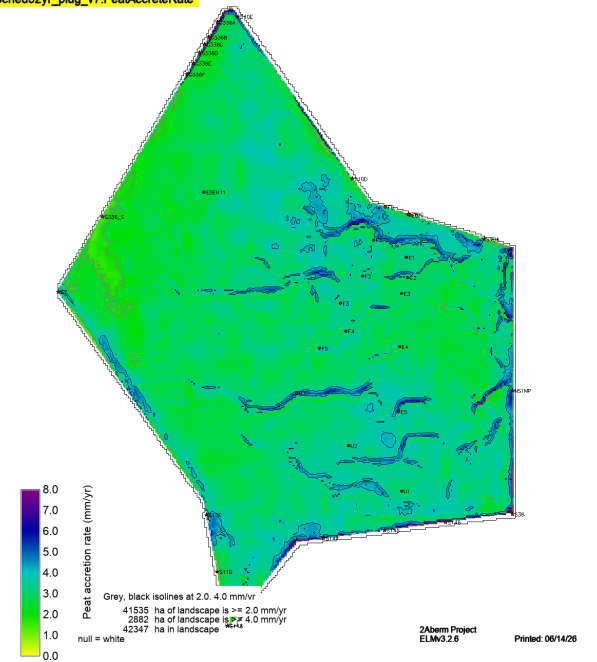

sched52yr_v7.PeatAccreteRate

Right Map minus Left Map

sched52yr_plug_v7.PeatAccreteRate

sched52yr_v7_PaccumRate

Right Map minus Left Map

sched52yr_plug_v7_PaccumRate

sched52yr_v7.TPtoSOILAvg20161209

Right Map minus Left Map

sched52yr_plug_v7.TPtoSOILAvg20161209

sched52yr_v7_SF_WT_VEL_magAvg.POSmean

Right Map minus Left Map

sched52yr_plug_v7_SF_WT_VEL_magAvg.POSmean

sched52yr_v7_SF_WT_VEL_magAvg19971020

Right Map minus Left Map

sched52yr_plug_v7_SF_WT_VEL_magAvg19971020

sched52yr_v7_SF_WT_VEL_magAvg19970423

Right Map minus Left Map

Color gradient shows tiny diffs
Isoline denotes meaningful diffs

sched52yr_plug_v7_SF_WT_VEL_magAvg19970423