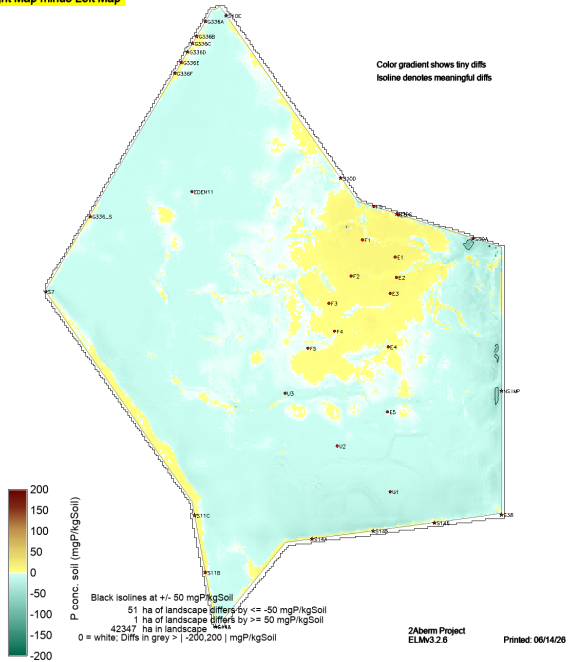

sched52yr_v7.PeatAccreteRate

Right Map minus Left Map

sched52yr_plug_v7.PeatAccreteRate

sched52yr_v7_PaccumRate

Right Map minus Left Map

sched52yr_plug_v7_PaccumRate

sched52yr_v7.TPtoSOILAvg20161209

Right Map minus Left Map

sched52yr_plug_v7.TPtoSOILAvg20161209

sched52yr_v7_SF_WT_VEL_magAvg.POSmean

Right Map minus Left Map

sched52yr_plug_v7_SF_WT_VEL_magAvg.POSmean

sched52yr_v7_SF_WT_VEL_magAvg19971020

Right Map minus Left Map

sched52yr_plug_v7_SF_WT_VEL_magAvg19971020

sched52yr_v7_SF_WT_VEL_magAvg19970423

Right Map minus Left Map

Color gradient shows tiny diffs
Isoline denotes meaningful diffs

sched52yr_plug_v7_SF_WT_VEL_magAvg19970423