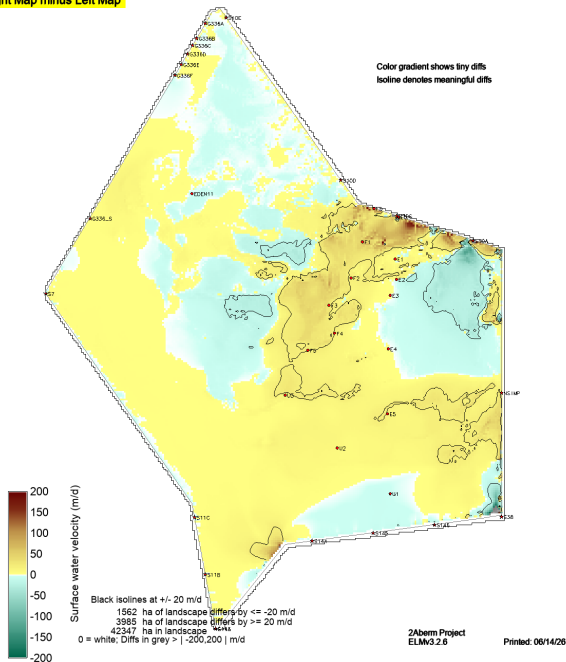

sched52yr_v7.PeatAccreteRate

Right Map minus Left Map

sched52yr_plug_v7.PeatAccreteRate

sched52yr_v7_PaccumRate

Right Map minus Left Map

sched52yr_plug_v7_PaccumRate

sched52yr_v7.TPtoSOILAvg20161209

Right Map minus Left Map

sched52yr_plug_v7.TPtoSOILAvg20161209

sched52yr_v7_SF_WT_VEL_magAvg.POSmean

Right Map minus Left Map

sched52yr_plug_v7_SF_WT_VEL_magAvg.POSmean

sched52yr_v7_SF_WT_VEL_magAvg19971020

Right Map minus Left Map

sched52yr_plug_v7_SF_WT_VEL_magAvg19971020

sched52yr_v7_SF_WT_VEL_magAvg19970423

Right Map minus Left Map

Color gradient shows tiny diffs
Isoline denotes meaningful diffs

sched52yr_plug_v7_SF_WT_VEL_magAvg19970423

sched52yr_v7_SF_WT_VEL_magAvg19780930

Right Map minus Left Map

sched52yr_plug_v7_SF_WT_VEL_magAvg19780930

sched52yr_v7_SF_WT_VEL_magAvg19780503

Right Map minus Left Map

sched52yr_plug_v7_SF_WT_VEL_magAvg19780503