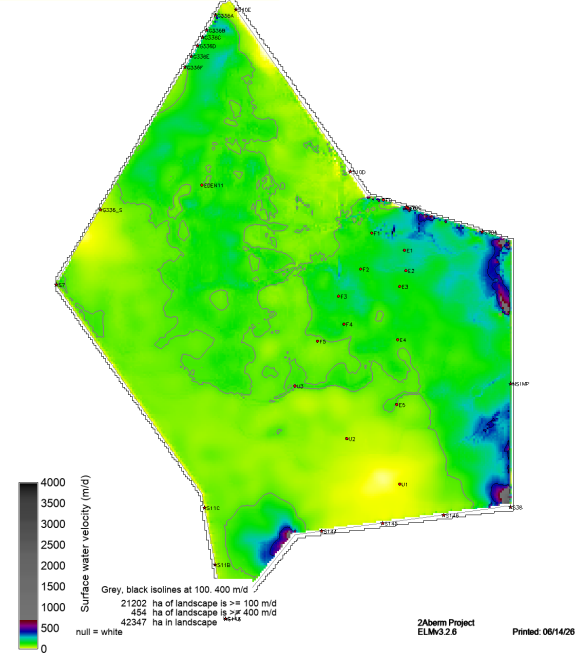

sched52yr_v7.PeatAccreteRate

Right Map minus Left Map

sched52yr_plug_v7.PeatAccreteRate

sched52yr_v7_PaccumRate

Right Map minus Left Map

sched52yr_plug_v7_PaccumRate

sched52yr_v7.TPtoSOILAvg20161209

Right Map minus Left Map

sched52yr_plug_v7.TPtoSOILAvg20161209

sched52yr_v7_SF_WT_VEL_magAvg.POSmean

Right Map minus Left Map

sched52yr_plug_v7_SF_WT_VEL_magAvg.POSmean

sched52yr_v7_SF_WT_VEL_magAvg19971020

Right Map minus Left Map

sched52yr_plug_v7_SF_WT_VEL_magAvg19971020

sched52yr_v7_SF_WT_VEL_magAvg19970423

Right Map minus Left Map

Color gradient shows tiny diffs
Isoline denotes meaningful diffs

sched52yr_plug_v7_SF_WT_VEL_magAvg19970423

sched52yr_v7_SF_WT_VEL_magAvg19780930

Right Map minus Left Map

sched52yr_plug_v7_SF_WT_VEL_magAvg19780930

sched52yr_v7_SF_WT_VEL_magAvg19780503

Right Map minus Left Map

sched52yr_plug_v7_SF_WT_VEL_magAvg19780503