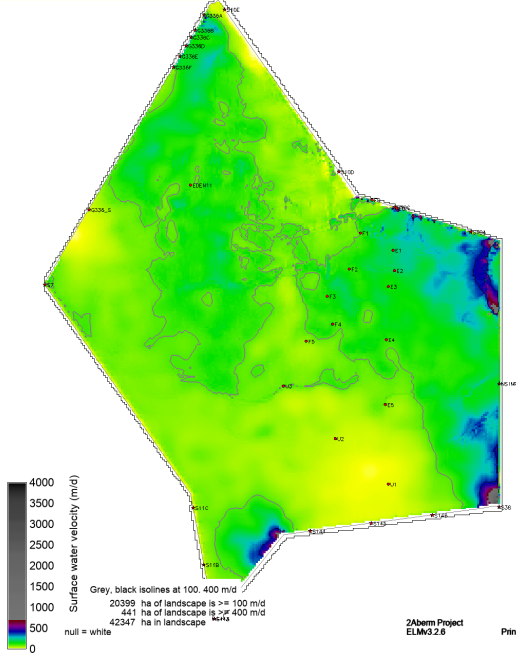

sched52yr_v7.PeatAccreteRate

Right Map minus Left Map

sched52yr_plug_v7.PeatAccreteRate

sched52yr_v7_PaccumRate

Right Map minus Left Map

sched52yr_plug_v7_PaccumRate

sched52yr_v7.TPtoSOILAvg20161209

Right Map minus Left Map

sched52yr_plug_v7.TPtoSOILAvg20161209

sched52yr_v7_SF_WT_VEL_magAvg.POSmean

Right Map minus Left Map

sched52yr_plug_v7_SF_WT_VEL_magAvg.POSmean

sched52yr_v7_SF_WT_VEL_magAvg19971020

Right Map minus Left Map

sched52yr_plug_v7_SF_WT_VEL_magAvg19971020

sched52yr_v7_SF_WT_VEL_magAvg19970423

Right Map minus Left Map

Color gradient shows tiny diffs
Isoline denotes meaningful diffs

sched52yr_plug_v7_SF_WT_VEL_magAvg19970423

sched52yr_v7_SF_WT_VEL_magAvg19780930

Right Map minus Left Map

sched52yr_plug_v7_SF_WT_VEL_magAvg19780930

sched52yr_v7_SF_WT_VEL_magAvg19780503

Right Map minus Left Map

sched52yr_plug_v7_SF_WT_VEL_magAvg19780503