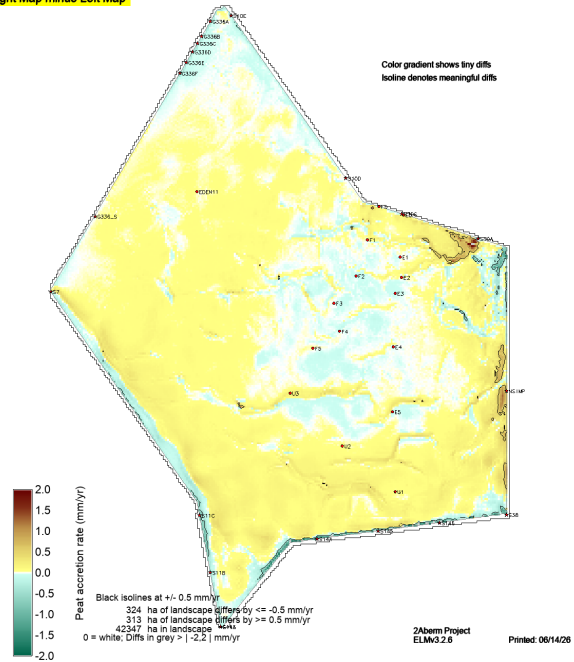

sched52yr_v7.PeatAccreteRate

Right Map minus Left Map

sched52yr_plug_v7.PeatAccreteRate

sched52yr_v7_PaccumRate

Right Map minus Left Map

sched52yr_plug_v7_PaccumRate

sched52yr_v7.TPtoSOILAvg20161209

Right Map minus Left Map

sched52yr_plug_v7.TPtoSOILAvg20161209

sched52yr_v7_SF_WT_VEL_magAvg.POSmean

Right Map minus Left Map

sched52yr_plug_v7_SF_WT_VEL_magAvg.POSmean

sched52yr_v7_SF_WT_VEL_magAvg19971020

Right Map minus Left Map

sched52yr_plug_v7_SF_WT_VEL_magAvg19971020

sched52yr_v7_SF_WT_VEL_magAvg19970423

Right Map minus Left Map

Color gradient shows tiny diffs
Isoline denotes meaningful diffs

sched52yr_plug_v7_SF_WT_VEL_magAvg19970423