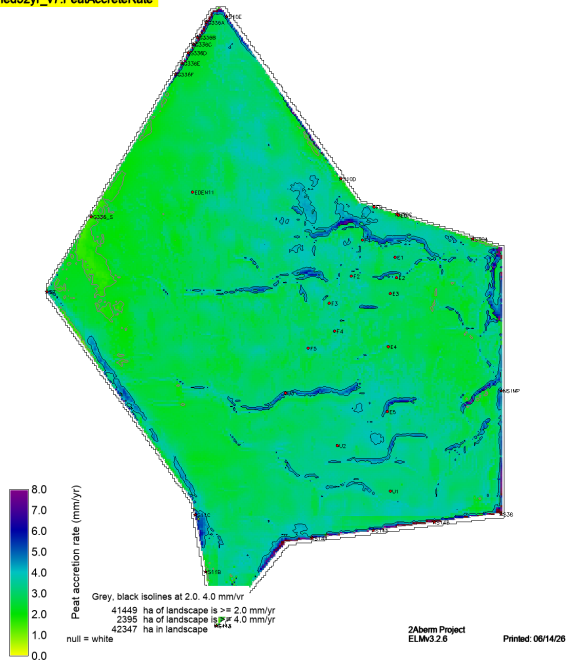

sched52yr_v7.PeatAccreteRate

Right Map minus Left Map

sched52yr_plug_v7.PeatAccreteRate

sched52yr_v7_PaccumRate

Right Map minus Left Map

sched52yr_plug_v7_PaccumRate

sched52yr_v7.TPtoSOILAvg20161209

Right Map minus Left Map

sched52yr_plug_v7.TPtoSOILAvg20161209

sched52yr_v7_SF_WT_VEL_magAvg.POSmean

Right Map minus Left Map

sched52yr_plug_v7_SF_WT_VEL_magAvg.POSmean

sched52yr_v7_SF_WT_VEL_magAvg19971020

Right Map minus Left Map

sched52yr_plug_v7_SF_WT_VEL_magAvg19971020

sched52yr_v7_SF_WT_VEL_magAvg19970423

Right Map minus Left Map

Color gradient shows tiny diffs
Isoline denotes meaningful diffs

sched52yr_plug_v7_SF_WT_VEL_magAvg19970423