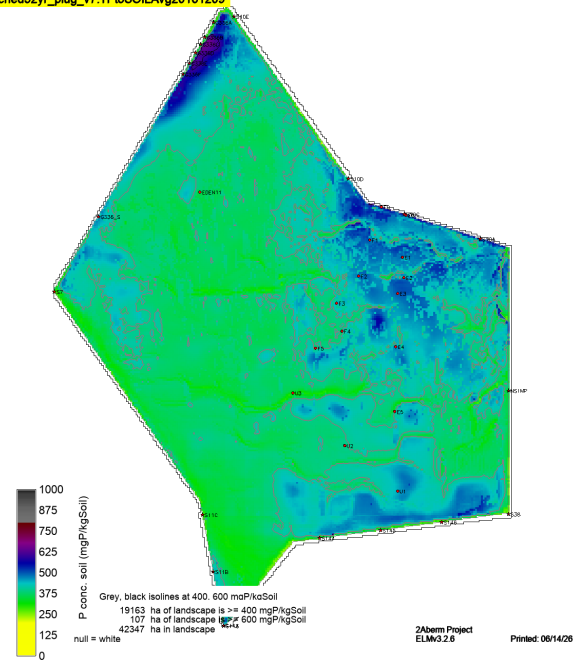

sched52yr_v7.PeatAccreteRate

Right Map minus Left Map

sched52yr_plug_v7.PeatAccreteRate

sched52yr_v7_PaccumRate

Right Map minus Left Map

sched52yr_plug_v7_PaccumRate

sched52yr_v7.TPtoSOILAvg20161209

Right Map minus Left Map

sched52yr_plug_v7.TPtoSOILAvg20161209

sched52yr_v7_SF_WT_VEL_magAvg.POSmean

Right Map minus Left Map

sched52yr_plug_v7_SF_WT_VEL_magAvg.POSmean

sched52yr_v7_SF_WT_VEL_magAvg19971020

Right Map minus Left Map

sched52yr_plug_v7_SF_WT_VEL_magAvg19971020

sched52yr_v7_SF_WT_VEL_magAvg19970423

Right Map minus Left Map

Color gradient shows tiny diffs
Isoline denotes meaningful diffs

sched52yr_plug_v7_SF_WT_VEL_magAvg19970423