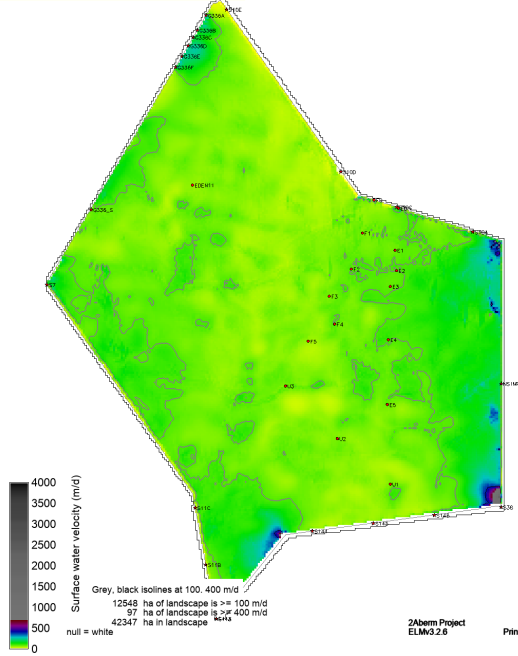

sched52yr_v7.PeatAccreteRate

Right Map minus Left Map

sched52yr_plug_v7.PeatAccreteRate

sched52yr_v7_PaccumRate

Right Map minus Left Map

sched52yr_plug_v7_PaccumRate

sched52yr_v7.TPtoSOILAvg20161209

Right Map minus Left Map

sched52yr_plug_v7.TPtoSOILAvg20161209

sched52yr_v7_SF_WT_VEL_magAvg.POSmean

Right Map minus Left Map

sched52yr_plug_v7_SF_WT_VEL_magAvg.POSmean

sched52yr_v7_SF_WT_VEL_magAvg19971020

Right Map minus Left Map

sched52yr_plug_v7_SF_WT_VEL_magAvg19971020

sched52yr_v7_SF_WT_VEL_magAvg19970423

Right Map minus Left Map

Color gradient shows tiny diffs
Isoline denotes meaningful diffs

sched52yr_plug_v7_SF_WT_VEL_magAvg19970423