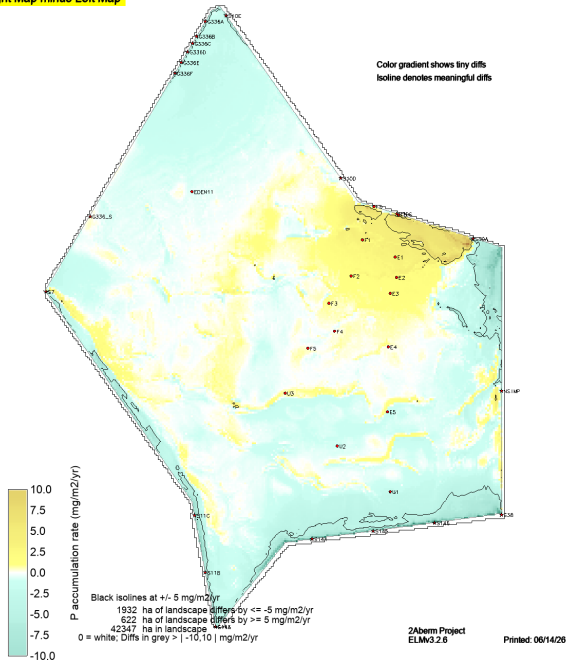

sched52yr_v7.PeatAccreteRate

Right Map minus Left Map

sched52yr_plug_v7.PeatAccreteRate

sched52yr_v7_PaccumRate

Right Map minus Left Map

sched52yr_plug_v7_PaccumRate

sched52yr_v7.TPtoSOILAvg20161209

Right Map minus Left Map

sched52yr_plug_v7.TPtoSOILAvg20161209

sched52yr_v7_SF_WT_VEL_magAvg.POSmean

Right Map minus Left Map

sched52yr_plug_v7_SF_WT_VEL_magAvg.POSmean

sched52yr_v7_SF_WT_VEL_magAvg19971020

Right Map minus Left Map

sched52yr_plug_v7_SF_WT_VEL_magAvg19971020

sched52yr_v7_SF_WT_VEL_magAvg19970423

Right Map minus Left Map

Color gradient shows tiny diffs
Isoline denotes meaningful diffs

sched52yr_plug_v7_SF_WT_VEL_magAvg19970423