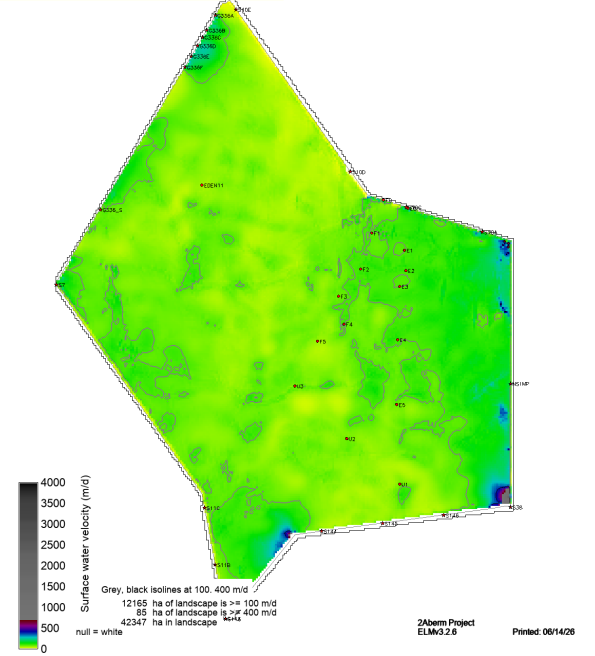

sched52yr_v7.PeatAccreteRate

Right Map minus Left Map

sched52yr_plug_v7.PeatAccreteRate

sched52yr_v7_PaccumRate

Right Map minus Left Map

sched52yr_plug_v7_PaccumRate

sched52yr_v7.TPtoSOILAvg20161209

Right Map minus Left Map

sched52yr_plug_v7.TPtoSOILAvg20161209

sched52yr_v7_SF_WT_VEL_magAvg.POSmean

Right Map minus Left Map

sched52yr_plug_v7_SF_WT_VEL_magAvg.POSmean

sched52yr_v7_SF_WT_VEL_magAvg19971020

Right Map minus Left Map

sched52yr_plug_v7_SF_WT_VEL_magAvg19971020

sched52yr_v7_SF_WT_VEL_magAvg19970423

Right Map minus Left Map

Color gradient shows tiny diffs
Isoline denotes meaningful diffs

sched52yr_plug_v7_SF_WT_VEL_magAvg19970423

sched52yr_v7_SF_WT_VEL_magAvg19780930

Right Map minus Left Map

sched52yr_plug_v7_SF_WT_VEL_magAvg19780930

sched52yr_v7_SF_WT_VEL_magAvg19780503

Right Map minus Left Map

sched52yr_plug_v7_SF_WT_VEL_magAvg19780503