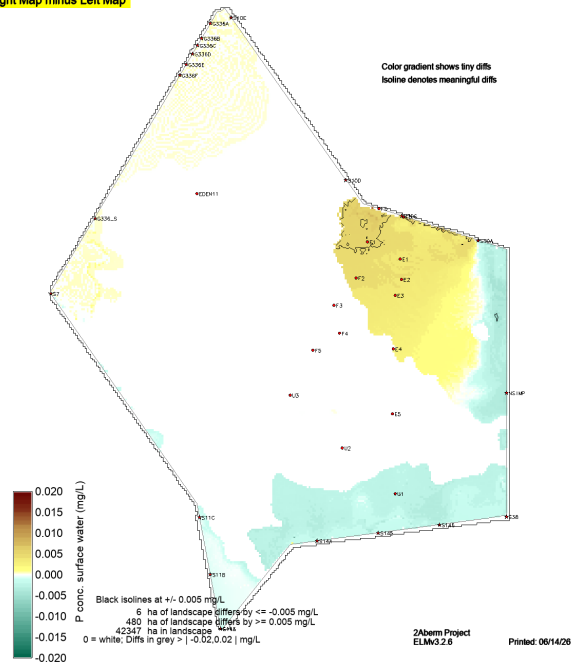

sched52yr\_v7.TPSWatAvg19971020

Right Map minus Left Map

sched52yr\_gap8\_plug\_v7.TPSWatAvg19971020

sched52yr\_v7.TPSWatAvg19970423

Right Map minus Left Map

sched52yr\_gap8\_plug\_v7.TPSWatAvg19970423

sched52yr\_v7.TPSWatAvg19780930

Right Map minus Left Map

sched52yr\_gap8\_plug\_v7.TPSWatAvg19780930

sched52yr\_v7.TPSWatAvg19780503

Right Map minus Left Map

sched52yr\_gap8\_plug\_v7.TPSWatAvg19780503