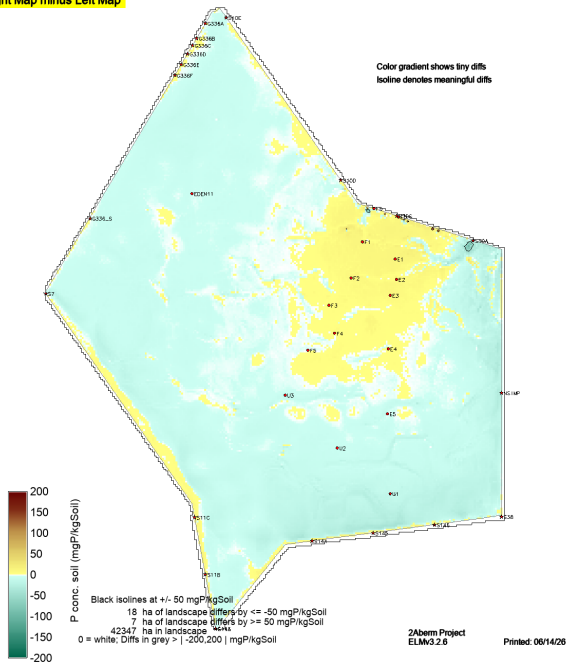

sched52yr\_v7.PeatAccreteRate

Right Map minus Left Map

sched52yr\_gap8\_plug\_v7.PeatAccreteRate

sched52yr\_v7.PaccumRate

Right Map minus Left Map

sched52yr\_gap8\_plug\_v7.PaccumRate

sched52yr\_v7.TPtoSOILAvg20161209

Right Map minus Left Map

sched52yr\_gap8\_plug\_v7.TPtoSOILAvg20161209

sched52yr\_v7\_SF\_WT\_VEL\_magAvg.POSmean

Right Map minus Left Map

sched52yr\_gap8\_plug\_v7\_SF\_WT\_VEL\_magAvg.POSmean

sched52yr\_v7\_SF\_WT\_VEL\_magAvg19971020

Right Map minus Left Map

sched52yr\_gap8\_plug\_v7\_SF\_WT\_VEL\_magAvg19971020

sched52yr\_v7\_SF\_WT\_VEL\_magAvg19970423

Right Map minus Left Map

sched52yr\_gap8\_plug\_v7\_SF\_WT\_VEL\_magAvg19970423

sched52yr\_v7\_SF\_WT\_VEL\_magAvg19780930