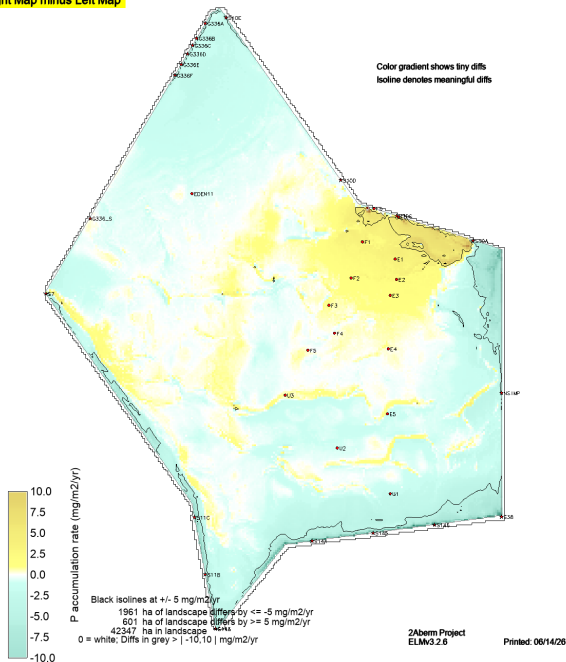

sched52yr\_v7.PeatAccreteRate

Right Map minus Left Map

sched52yr\_gap8\_plug\_v7.PeatAccreteRate

sched52yr\_v7.PaccumRate

Right Map minus Left Map

sched52yr\_gap8\_plug\_v7.PaccumRate

sched52yr\_v7.TPtoSOILAvg20161209

Right Map minus Left Map

sched52yr\_gap8\_plug\_v7.TPtoSOILAvg20161209

sched52yr\_v7\_SF\_WT\_VEL\_magAvg.POSmean

Right Map minus Left Map

sched52yr\_gap8\_plug\_v7\_SF\_WT\_VEL\_magAvg.POSmean

sched52yr\_v7\_SF\_WT\_VEL\_magAvg19971020

Right Map minus Left Map

sched52yr\_gap8\_plug\_v7\_SF\_WT\_VEL\_magAvg19971020

sched52yr\_v7\_SF\_WT\_VEL\_magAvg19970423

Right Map minus Left Map

sched52yr\_gap8\_plug\_v7\_SF\_WT\_VEL\_magAvg19970423

sched52yr\_v7\_SF\_WT\_VEL\_magAvg19780930