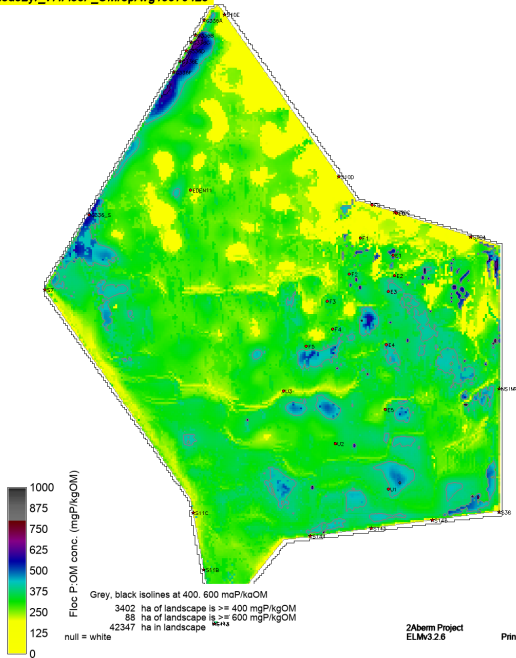

sched52yr_gap8_AMI234_v7.SaltSAvg19780503

sched52yr_v7.FlocP_OMrepAvg.POSmean

Right Map minus Left Map

sched52yr_gap8_AMI234_v7.FlocP_OMrepAvg.POSmean

sched52yr_v7.FlocP_OMrepAvg19971020

Right Map minus Left Map

Color gradient shows tiny diffs
isoline denotes meaningful diffs

sched52yr_gap8_AMI234_v7.FlocP_OMrepAvg19971020

sched52yr_v7.FlocP_OMrepAvg19970423

Right Map minus Left Map

sched52yr_gap8_AMI234_v7.FlocP_OMrepAvg19970423

sched52yr_v7.FlocP_OMrepAvg19780930

Right Map minus Left Map

Color gradient shows tiny diffs
Isoline denotes meaningful diffs

sched52yr_gap8_AMI234_v7.FlocP_OMrepAvg19780930

sched52yr_v7.FlocP_OMrepAvg19780503