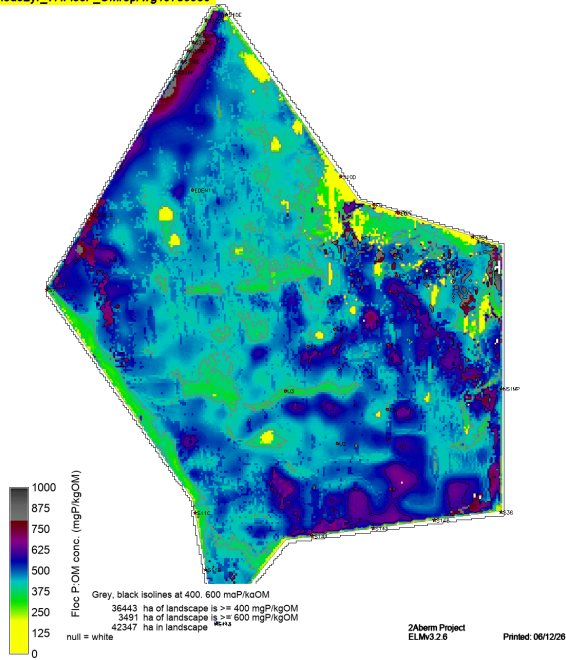

sched52yr_v7.FlocP_OMrepAvg19780503

sched52yr_v7.FlocP_OMrepAvg19780930