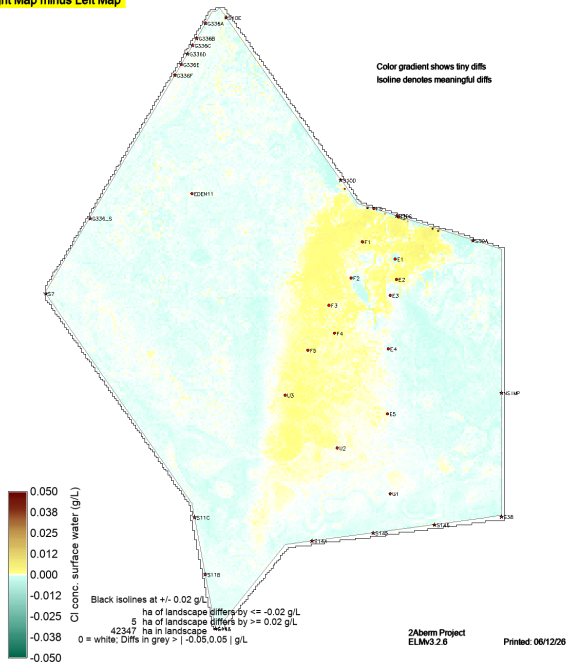

Right Map minus Left Map

sched52yr_gap8_AMI234_v7.HydRelDepPosNegAvg19971020

sched52yr_v7.HydRelDepPosNegAvg19970423

Right Map minus Left Map

sched52yr_gap8_AMI234_v7.HydRelDepPosNegAvg19970423

Color gradient shows tiny diffs
isoline denotes meaningful diffs

sched52yr_v7.HydRelDepPosNegAvg19780930

Right Map minus Left Map

sched52yr_gap8_AMI234_v7.HydRelDepPosNegAvg19780930

sched52yr_v7.HydRelDepPosNegAvg19780503

Right Map minus Left Map

sched52yr_gap8_AMI234_v7.HydRelDepPosNegAvg19780503

sched52yr_v7.SaltSAvg.POSmean

Right Map minus Left Map

sched52yr_gap8_AMI234_v7.SaltSAvg.POSmean

sched52yr_v7.SaltSAvg19971020

Right Map minus Left Map

sched52yr_gap8_AMI234_v7.SaltSAvg19971020

sched52yr_v7.SaltsAvg19970423