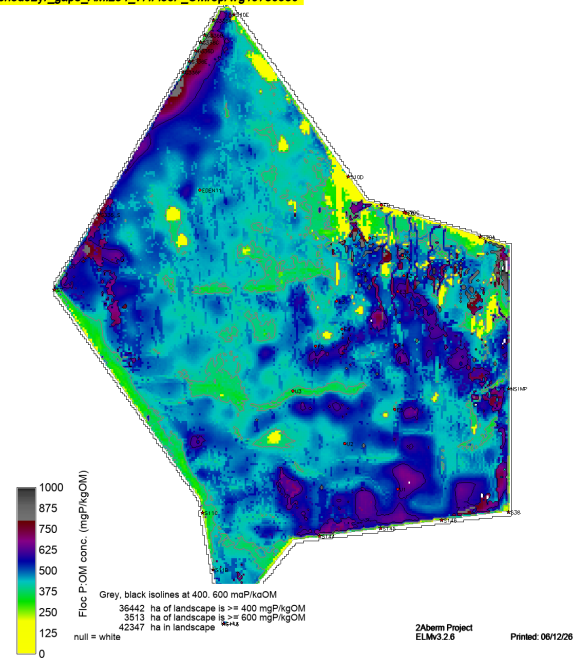

sched52yr_gap8_AMI234_v7.FlocP_OMrepAvg19780503

sched52yr_gap8_AMI234_v7.FlocP_OMrepAvg19780930