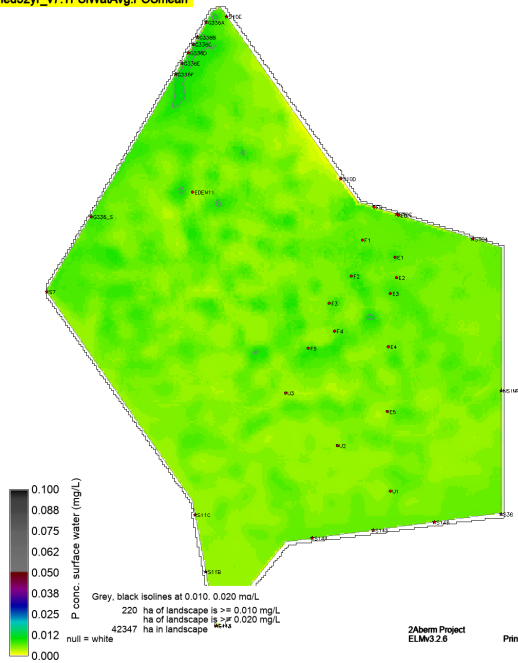

Color gradient shows tiny diffs
isoline denotes meaningful diffs

sched52yr_gap8_AMI234_v7.FlocP_OMrepAvg19971020

sched52yr_v7.FlocP_OMrepAvg19970423

Right Map minus Left Map

sched52yr_gap8_AMI234_v7.FlocP_OMrepAvg19970423

sched52yr_v7.FlocP_OMrepAvg19780930

Right Map minus Left Map

Color gradient shows tiny diffs
Isoline denotes meaningful diffs

sched52yr_gap8_AMI234_v7.FlocP_OMrepAvg19780930

sched52yr_v7.FlocP_OMrepAvg19780503

Right Map minus Left Map

sched52yr_gap8_AMI234_v7.FlocP_OMrepAvg19780503

sched52yr_v7.TPSWatAvg.POSmean

Right Map minus Left Map

sched52yr_gap8_AMI234_v7.TPSWatAvg.POSmean

sched52yr_v7.TPSWatAvg19971020

Right Map minus Left Map