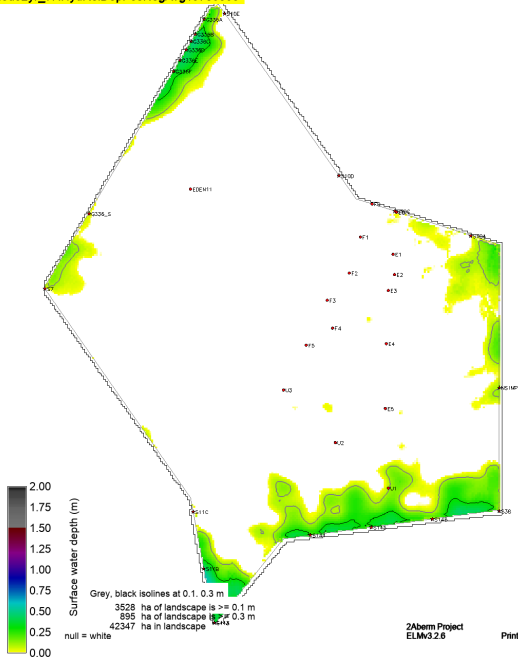

Right Map minus Left Map

sched52yr_gap8_AMI234_v7.HydRelDepPosNegAvg19971020

sched52yr_v7.HydRelDepPosNegAvg19970423

Right Map minus Left Map

sched52yr_gap8_AMI234_v7.HydRelDepPosNegAvg19970423

Color gradient shows tiny diffs
isoline denotes meaningful diffs

sched52yr_v7.HydRelDepPosNegAvg19780930

Right Map minus Left Map

sched52yr_gap8_AMI234_v7.HydRelDepPosNegAvg19780930

sched52yr_v7.HydRelDepPosNegAvg19780503

Right Map minus Left Map

sched52yr_gap8_AMI234_v7.HydRelDepPosNegAvg19780503

sched52yr_v7.SaltSAvg.POSmean

Right Map minus Left Map

sched52yr_gap8_AMI234_v7.SaltSAvg.POSmean

sched52yr_v7.SaltSAvg19971020

Right Map minus Left Map

sched52yr_gap8_AMI234_v7.SaltSAvg19971020

sched52yr_v7.SaltsAvg19970423

Color gradient shows tiny diffs
isoline denotes meaningful diffs

sched52yr_gap8_AMI234_v7.FlocP_OMrepAvg19971020

sched52yr_v7.FlocP_OMrepAvg19970423

Right Map minus Left Map

sched52yr_gap8_AMI234_v7.FlocP_OMrepAvg19970423