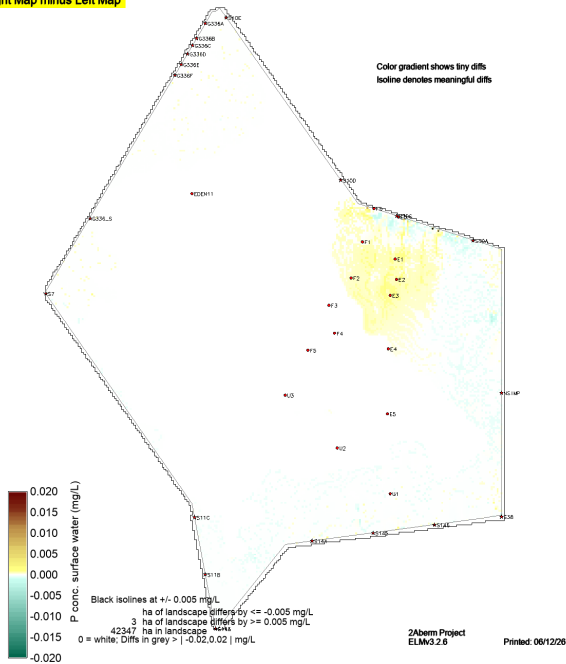

sched52yr_v7.FlocP_OMrepAvg19780930

Right Map minus Left Map

Color gradient shows tiny diffs
Isoline denotes meaningful diffs

sched52yr_gap8_AMI234_v7.FlocP_OMrepAvg19780930

sched52yr_v7.FlocP_OMrepAvg19780503

Right Map minus Left Map

sched52yr_gap8_AMI234_v7.FlocP_OMrepAvg19780503

sched52yr_v7.TPSWatAvg.POSmean

Right Map minus Left Map

sched52yr_gap8_AMI234_v7.TPSWatAvg.POSmean

sched52yr_v7.TPSWatAvg19971020

Right Map minus Left Map

sched52yr_gap8_AMI234_v7.TPSWatAvg19971020

sched52yr_v7.TPSWatAvg19970423

Right Map minus Left Map

sched52yr_gap8_AMI234_v7.TPSWatAvg19970423

sched52yr_v7.TPSWatAvg19780930

Right Map minus Left Map

sched52yr_gap8_AMI234_v7.TPSWatAvg19780930

sched52yr_v7.TPSWatAvg19780503

Right Map minus Left Map

sched52yr_gap8_AMI234_v7.TPSWatAvg19780503