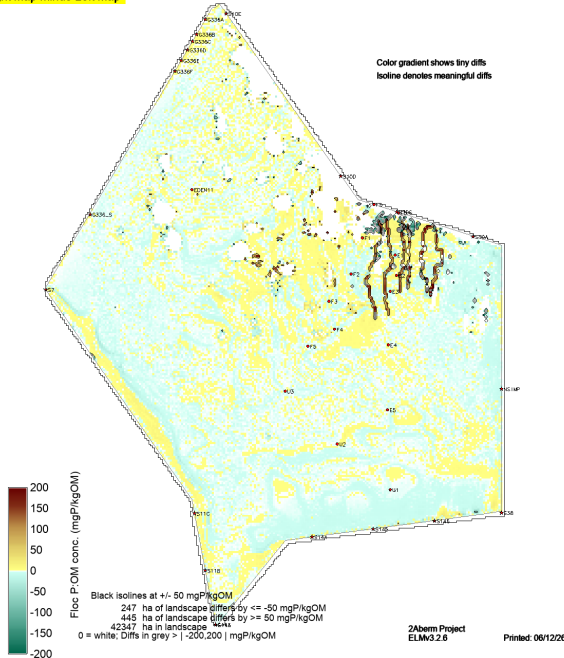

Color gradient shows tiny diffs
isoline denotes meaningful diffs

sched52yr_gap8_AMI234_v7.FlocP_OMrepAvg19971020

sched52yr_v7.FlocP_OMrepAvg19970423

Right Map minus Left Map

sched52yr_gap8_AMI234_v7.FlocP_OMrepAvg19970423

sched52yr_v7.FlocP_OMrepAvg19780930

Right Map minus Left Map

Color gradient shows tiny diffs
Isoline denotes meaningful diffs

sched52yr_gap8_AMI234_v7.FlocP_OMrepAvg19780930

sched52yr_v7.FlocP_OMrepAvg19780503

Right Map minus Left Map

sched52yr_gap8_AMI234_v7.FlocP_OMrepAvg19780503

sched52yr_v7.TPSWatAvg.POSmean

Right Map minus Left Map

sched52yr_gap8_AMI234_v7.TPSWatAvg.POSmean

sched52yr_v7.TPSWatAvg19971020

Right Map minus Left Map