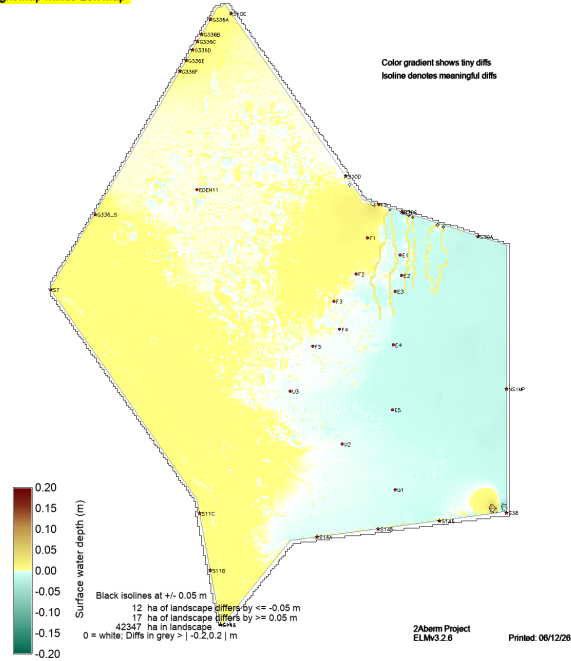

Right Map minus Left Map

sched52yr_gap8_AMI234_v7.HydPerAnn.POSmean

sched52yr_v7.HydRelDepPosNegAvg_POSmean

Right Map minus Left Map

sched52yr_gap8_AMI234_v7.HydRelDepPosNegAvg_POSmean

sched52yr_v7.HydRelDepPosNegAvg19971020

Right Map minus Left Map

sched52yr_gap8_AMI234_v7.HydRelDepPosNegAvg19971020

sched52yr_v7.HydRelDepPosNegAvg19970423

Right Map minus Left Map

sched52yr_gap8_AMI234_v7.HydRelDepPosNegAvg19970423

Color gradient shows tiny diffs
isoline denotes meaningful diffs

sched52yr_v7.HydRelDepPosNegAvg19780930

Right Map minus Left Map

sched52yr_gap8_AMI234_v7.HydRelDepPosNegAvg19780930

sched52yr_v7.HydRelDepPosNegAvg19780503

Right Map minus Left Map

sched52yr_gap8_AMI234_v7.HydRelDepPosNegAvg19780503

sched52yr_v7.SaltSAvg.POSmean

Right Map minus Left Map

sched52yr_gap8_AMI234_v7.SaltSAvg.POSmean

sched52yr_v7.SaltSAvg19971020

Right Map minus Left Map

sched52yr_gap8_AMI234_v7.SaltSAvg19971020

sched52yr_v7.SaltsAvg19970423