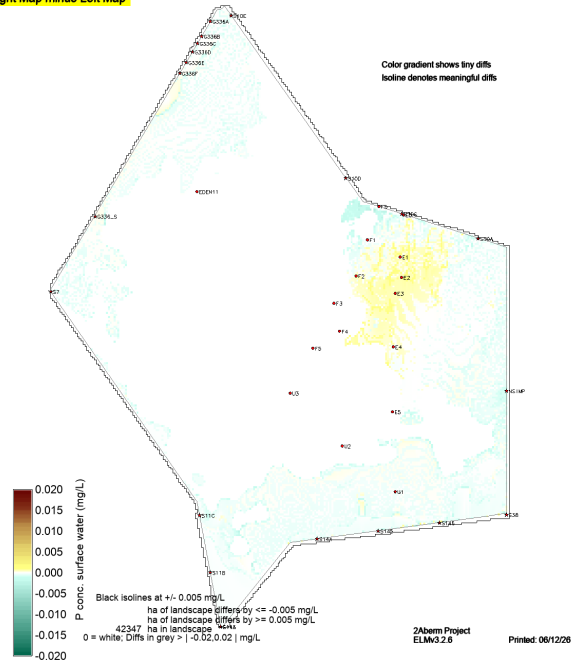

sched52yr_v7.FlocP_OMrepAvg19780930

Right Map minus Left Map

Color gradient shows tiny diffs
Isoline denotes meaningful diffs

sched52yr_gap8_AMI234_v7.FlocP_OMrepAvg19780930

sched52yr_v7.FlocP_OMrepAvg19780503

Right Map minus Left Map

sched52yr_gap8_AMI234_v7.FlocP_OMrepAvg19780503

sched52yr_v7.TPSWatAvg.POSmean

Right Map minus Left Map

sched52yr_gap8_AMI234_v7.TPSWatAvg.POSmean

sched52yr_v7.TPSWatAvg19971020

Right Map minus Left Map

sched52yr_gap8_AMI234_v7.TPSWatAvg19971020

sched52yr_v7.TPSWatAvg19970423

Right Map minus Left Map

sched52yr_gap8_AMI234_v7.TPSWatAvg19970423

sched52yr_v7.TPSWatAvg19780930

Right Map minus Left Map

sched52yr_gap8_AMI234_v7.TPSWatAvg19780930

sched52yr_v7.TPSWatAvg19780503

Right Map minus Left Map

sched52yr_gap8_AMI234_v7.TPSWatAvg19780503