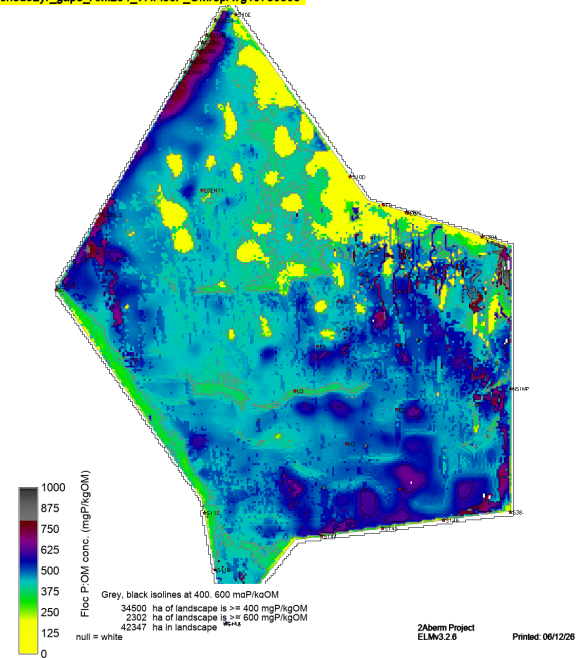

sched52yr_gap8_AMI234_v7.TPSWatAvg.POSmean

sched52yr_gap8_AMI234_v7.FlocP_OMrepAvg19780503