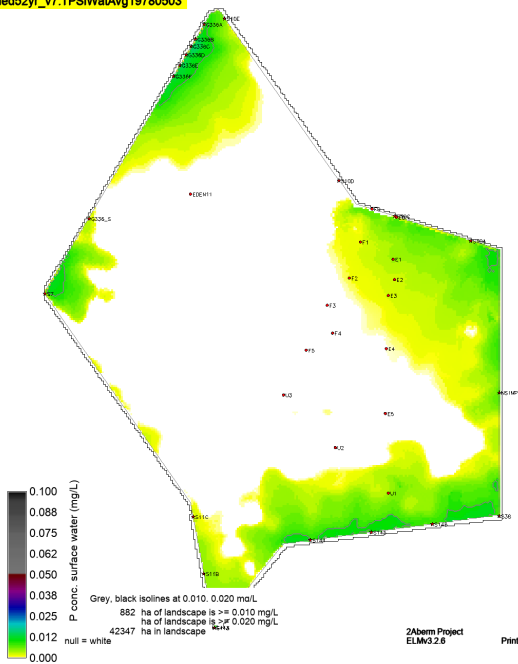

sched52yr_v7.FlocP_OMrepAvg19780930

Right Map minus Left Map

Color gradient shows tiny diffs
Isoline denotes meaningful diffs

sched52yr_gap8_AMI234_v7.FlocP_OMrepAvg19780930

sched52yr_v7.FlocP_OMrepAvg19780503

Right Map minus Left Map

sched52yr_gap8_AMI234_v7.FlocP_OMrepAvg19780503

sched52yr_v7.TPSWatAvg.POSmean

Right Map minus Left Map

sched52yr_gap8_AMI234_v7.TPSWatAvg.POSmean

sched52yr_v7.TPSWatAvg19971020

Right Map minus Left Map

sched52yr_gap8_AMI234_v7.TPSWatAvg19971020

sched52yr_v7.TPSWatAvg19970423

Right Map minus Left Map

sched52yr_gap8_AMI234_v7.TPSWatAvg19970423

sched52yr_v7.TPSWatAvg19780930

Right Map minus Left Map

sched52yr_gap8_AMI234_v7.TPSWatAvg19780930

sched52yr_v7.TPSWatAvg19780503

Right Map minus Left Map

sched52yr_gap8_AMI234_v7.TPSWatAvg19780503