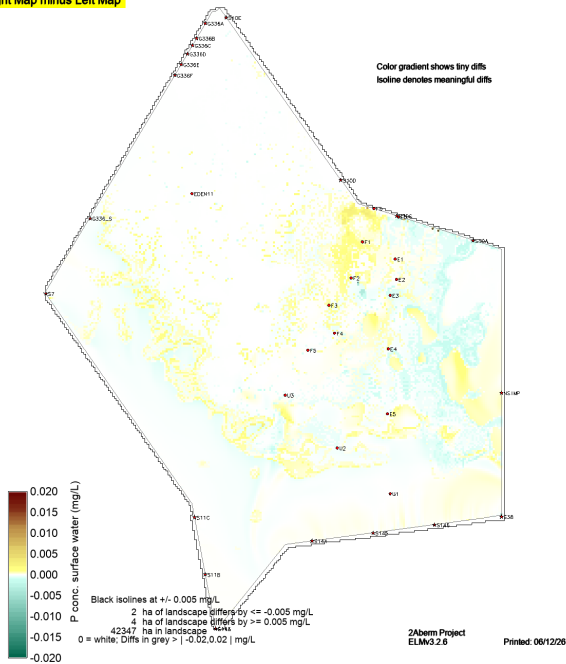

sched52yr_v7.FlocP_OMrepAvg19780930

Right Map minus Left Map

Color gradient shows tiny diffs
Isoline denotes meaningful diffs

sched52yr_gap8_AMI234_v7.FlocP_OMrepAvg19780930

sched52yr_v7.FlocP_OMrepAvg19780503

Right Map minus Left Map

sched52yr_gap8_AMI234_v7.FlocP_OMrepAvg19780503

sched52yr_v7.TPSWatAvg.POSmean

Right Map minus Left Map

sched52yr_gap8_AMI234_v7.TPSWatAvg.POSmean

sched52yr_v7.TPSWatAvg19971020

Right Map minus Left Map

sched52yr_gap8_AMI234_v7.TPSWatAvg19971020

sched52yr_v7.TPSWatAvg19970423

Right Map minus Left Map

sched52yr_gap8_AMI234_v7.TPSWatAvg19970423

sched52yr_v7.TPSWatAvg19780930

Right Map minus Left Map

sched52yr_gap8_AMI234_v7.TPSWatAvg19780930

sched52yr_v7.TPSWatAvg19780503

Right Map minus Left Map

sched52yr_gap8_AMI234_v7.TPSWatAvg19780503