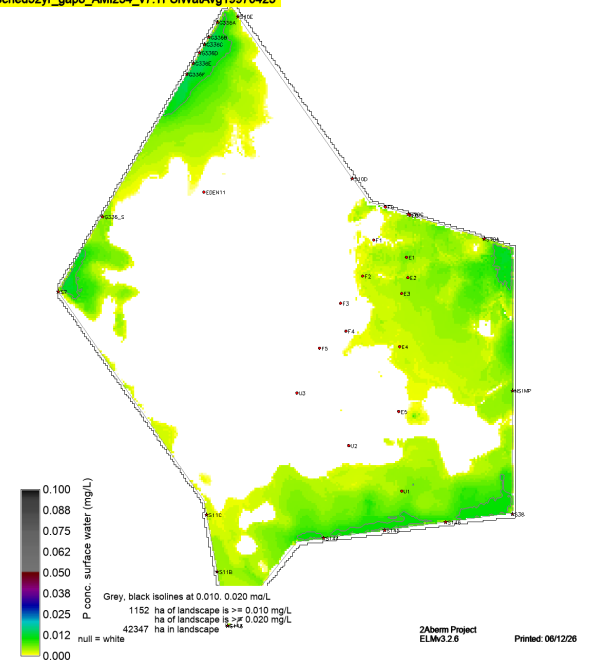

sched52yr_v7.FlocP_OMrepAvg19780930

Right Map minus Left Map

Color gradient shows tiny diffs
Isoline denotes meaningful diffs

sched52yr_gap8_AMI234_v7.FlocP_OMrepAvg19780930

sched52yr_v7.FlocP_OMrepAvg19780503

Right Map minus Left Map

sched52yr_gap8_AMI234_v7.FlocP_OMrepAvg19780503

sched52yr_v7.TPSWatAvg.POSmean

Right Map minus Left Map

sched52yr_gap8_AMI234_v7.TPSWatAvg.POSmean

sched52yr_v7.TPSWatAvg19971020

Right Map minus Left Map

sched52yr_gap8_AMI234_v7.TPSWatAvg19971020

sched52yr_v7.TPSWatAvg19970423

Right Map minus Left Map

sched52yr_gap8_AMI234_v7.TPSWatAvg19970423

sched52yr_v7.TPSWatAvg19780930

Right Map minus Left Map

sched52yr_gap8_AMI234_v7.TPSWatAvg19780930

sched52yr_v7.TPSWatAvg19780503

Right Map minus Left Map

sched52yr_gap8_AMI234_v7.TPSWatAvg19780503