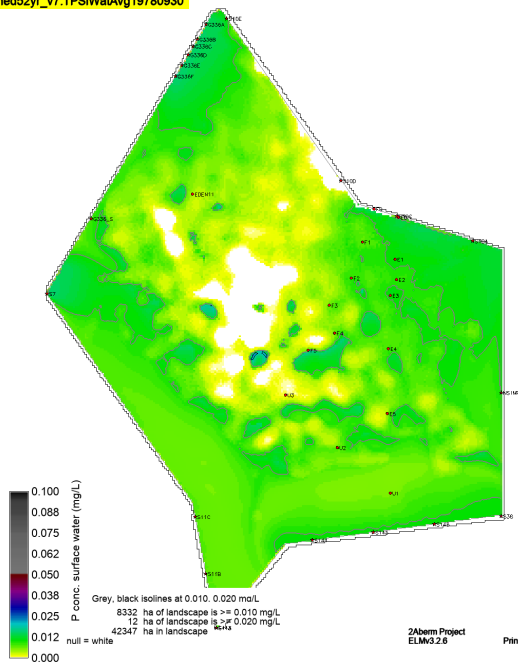

sched52yr_v7.FlocP_OMrepAvg19780930

Right Map minus Left Map

Color gradient shows tiny diffs
Isoline denotes meaningful diffs

sched52yr_gap8_AMI234_v7.FlocP_OMrepAvg19780930

sched52yr_v7.FlocP_OMrepAvg19780503

Right Map minus Left Map

sched52yr_gap8_AMI234_v7.FlocP_OMrepAvg19780503

sched52yr_v7.TPSWatAvg.POSmean

Right Map minus Left Map

sched52yr_gap8_AMI234_v7.TPSWatAvg.POSmean

sched52yr_v7.TPSWatAvg19971020

Right Map minus Left Map

sched52yr_gap8_AMI234_v7.TPSWatAvg19971020

sched52yr_v7.TPSWatAvg19970423

Right Map minus Left Map

sched52yr_gap8_AMI234_v7.TPSWatAvg19970423

sched52yr_v7.TPSWatAvg19780930

Right Map minus Left Map

sched52yr_gap8_AMI234_v7.TPSWatAvg19780930

sched52yr_v7.TPSWatAvg19780503

Right Map minus Left Map

sched52yr_gap8_AMI234_v7.TPSWatAvg19780503