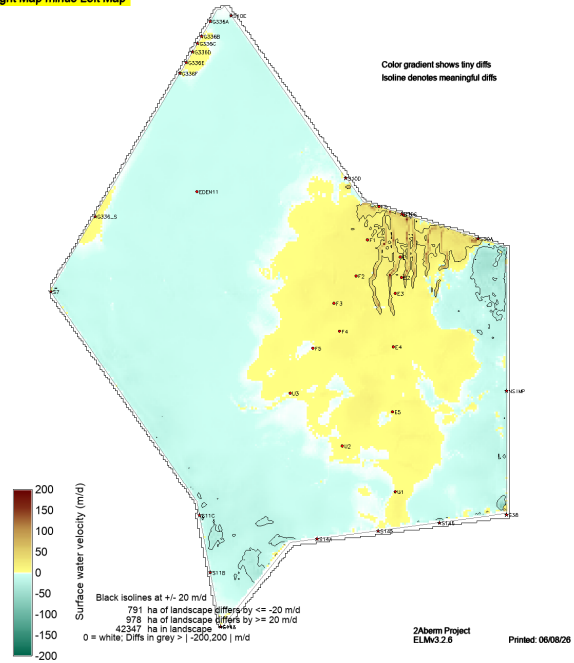

sched52yr_v7.PeatAccreteRate

Right Map minus Left Map

sched52yr_gap8_AMI234_plug_v7.PeatAccreteRate

sched52yr_v7.PaccumRate

Right Map minus Left Map

sched52yr_gap8_AMI234_plug_v7.PaccumRate

sched52yr_v7.TPtoSOILAvg20161209

Right Map minus Left Map

sched52yr_gap8_AMI234_plug_v7.TPtoSOILAvg20161209

sched52yr_v7_SF_WT_VEL_magAvg.POSmean

Right Map minus Left Map

sched52yr_gap8_AMI234_plug_v7_SF_WT_VEL_magAvg.POSmean

sched52yr_v7_SF_WT_VEL_magAvg19971020

Right Map minus Left Map

sched52yr_gap8_AMI234_plug_v7_SF_WT_VEL_magAvg19971020

sched52yr_v7_SF_WT_VEL_magAvg19970423

Right Map minus Left Map

sched52yr_gap8_AMI234_plug_v7_SF_WT_VEL_magAvg19970423

sched52yr_v7_SF_WT_VEL_magAvg19780930

Right Map minus Left Map

sched52yr_gap8_AMI234_plug_v7_SF_WT_VEL_magAvg19780930

sched52yr_v7_SF_WT_VEL_magAvg19780503

Right Map minus Left Map

sched52yr_gap8_AMI234_plug_v7_SF_WT_VEL_magAvg19780503

sched52yr_v7.HydPerAnn.POSmean