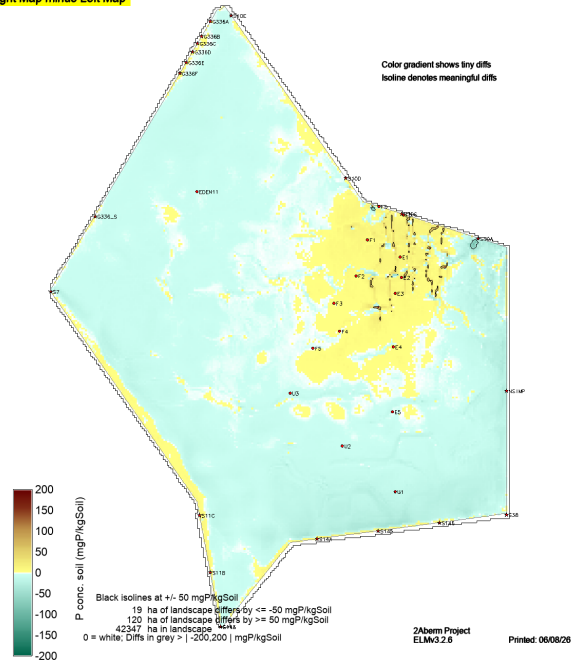

sched52yr_v7.PeatAccreteRate

Right Map minus Left Map

sched52yr_gap8_AMI234_plug_v7.PeatAccreteRate

sched52yr_v7.PaccumRate

Right Map minus Left Map

sched52yr_gap8_AMI234_plug_v7.PaccumRate

sched52yr_v7.TPtoSOILAvg20161209

Right Map minus Left Map

sched52yr_gap8_AMI234_plug_v7.TPtoSOILAvg20161209

sched52yr_v7_SF_WT_VEL_magAvg.POSmean

Right Map minus Left Map

sched52yr_gap8_AMI234_plug_v7_SF_WT_VEL_magAvg.POSmean

sched52yr_v7_SF_WT_VEL_magAvg19971020

Right Map minus Left Map

sched52yr_gap8_AMI234_plug_v7_SF_WT_VEL_magAvg19971020

sched52yr_v7_SF_WT_VEL_magAvg19970423

Right Map minus Left Map

sched52yr_gap8_AMI234_plug_v7_SF_WT_VEL_magAvg19970423

sched52yr_v7_SF_WT_VEL_magAvg19780930